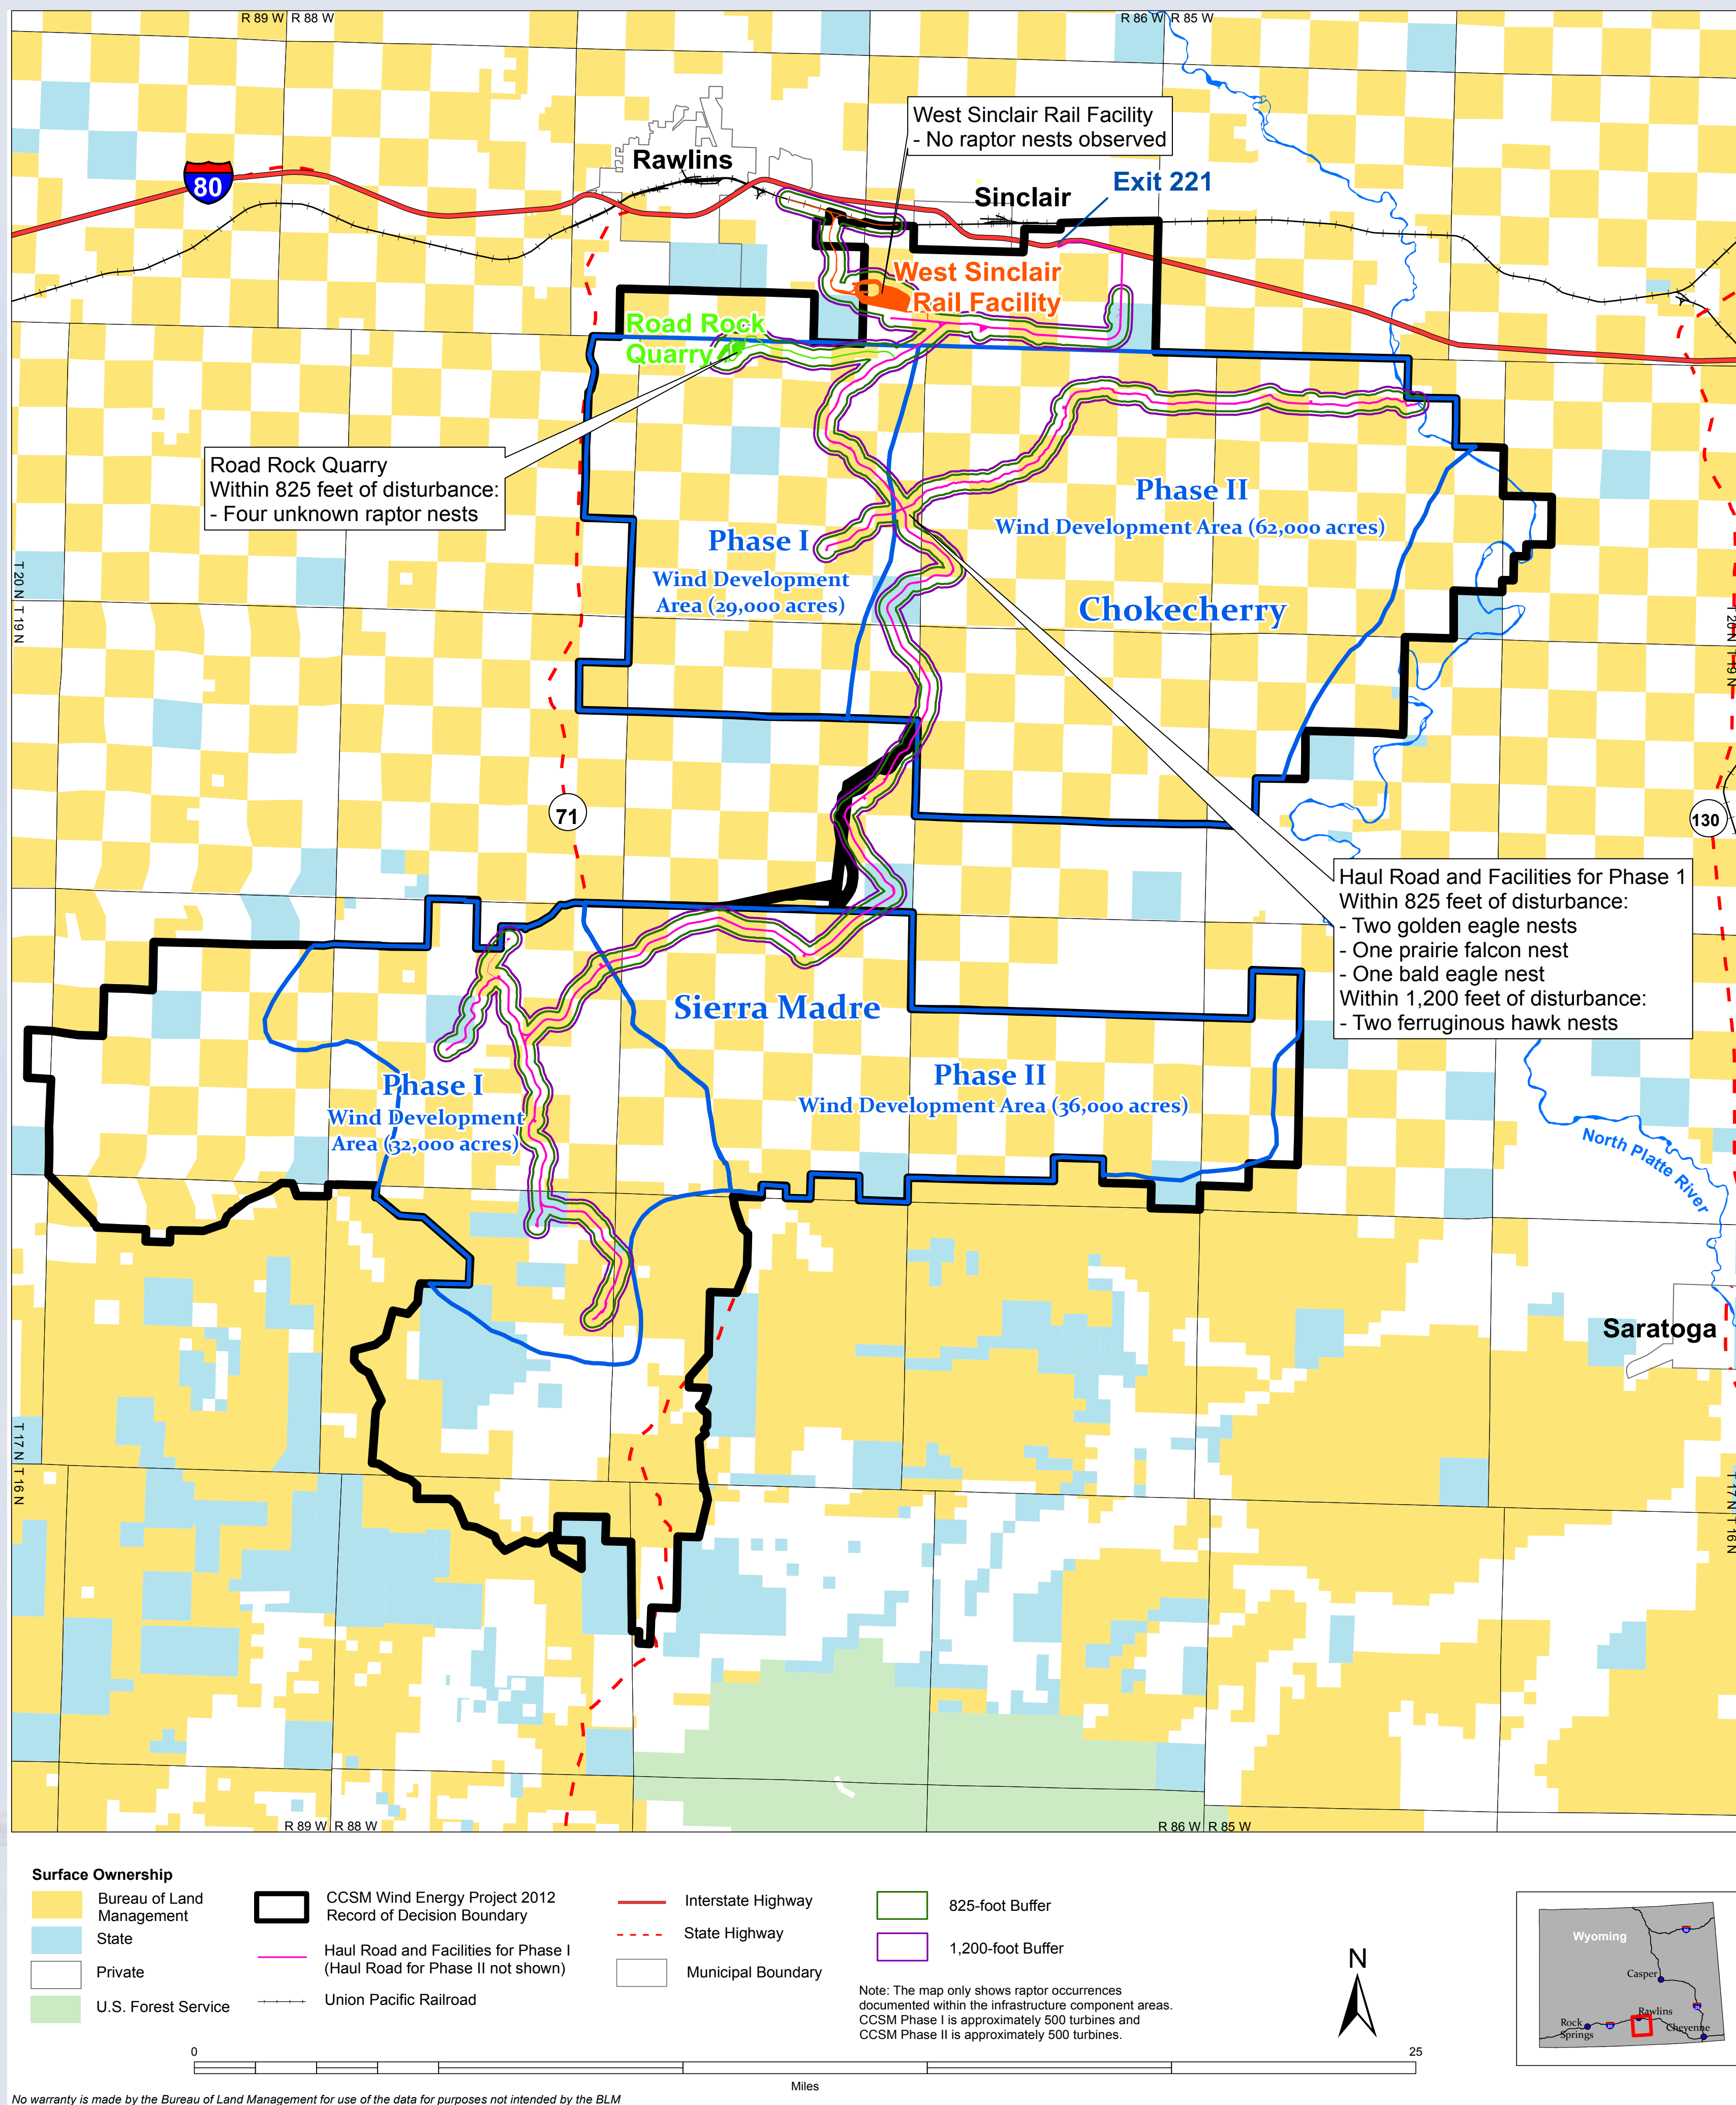

Chokecherry and Sierra Madre Wind Energy Project

BLM

Raptors

High Desert District—Rawlins Field Office, Wyoming

Chokecherry and Sierra Madre Wind Energy Project

BLM

Greater Sage-grouse

High Desert District-Rawlins Field Office, Wyoming

Chokecherry and Sierra Madre Wind Energy Project

Small Mammals

Chokecherry and Sierra Madre Wind Energy Project

BLM

Historic and Scenic Trails

High Desert District-Rawlins Field Office, Wyoming