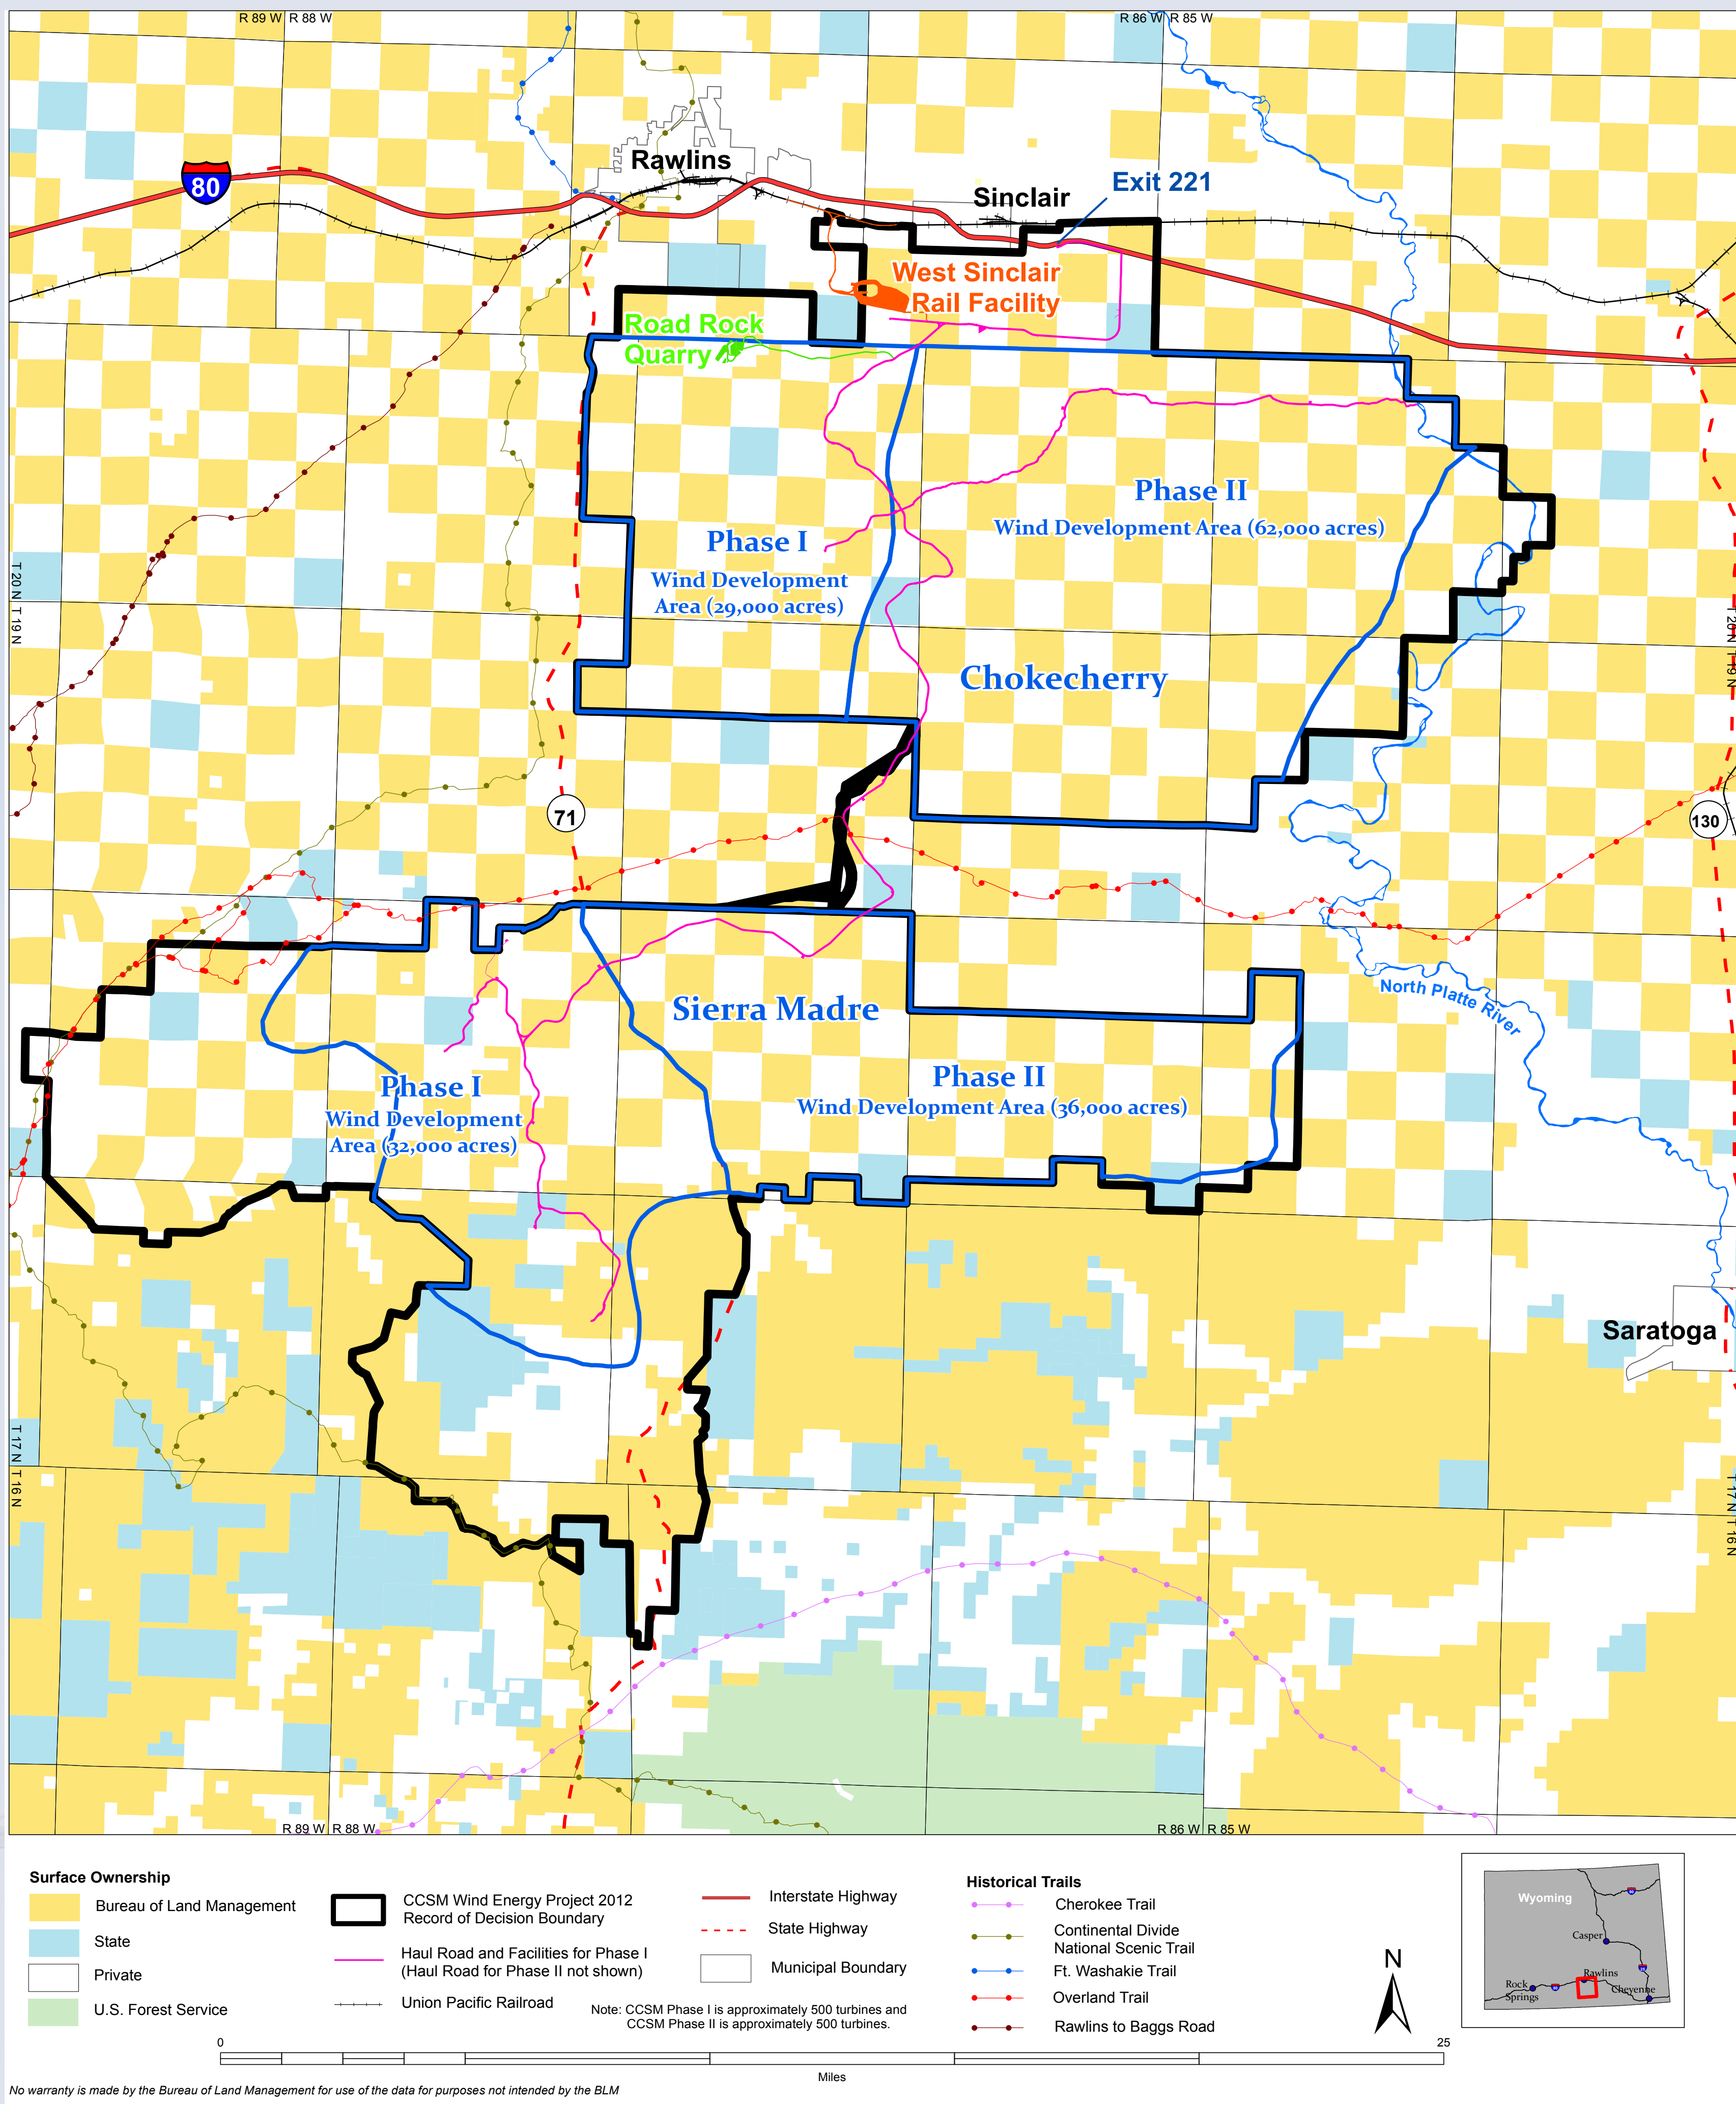

Chokecherry and Sierra Madre Wind Energy Project

BLM

Raptors

High Desert District—Rawlins Field Office, Wyoming

Chokecherry and Sierra Madre Wind Energy Project

BLM

Greater Sage-grouse

High Desert District-Rawlins Field Office, Wyoming

Chokecherry and Sierra Madre Wind Energy Project

Small Mammals

Chokecherry and Sierra Madre Wind Energy Project

BLM

Historic and Scenic Trails

High Desert District-Rawlins Field Office, Wyoming