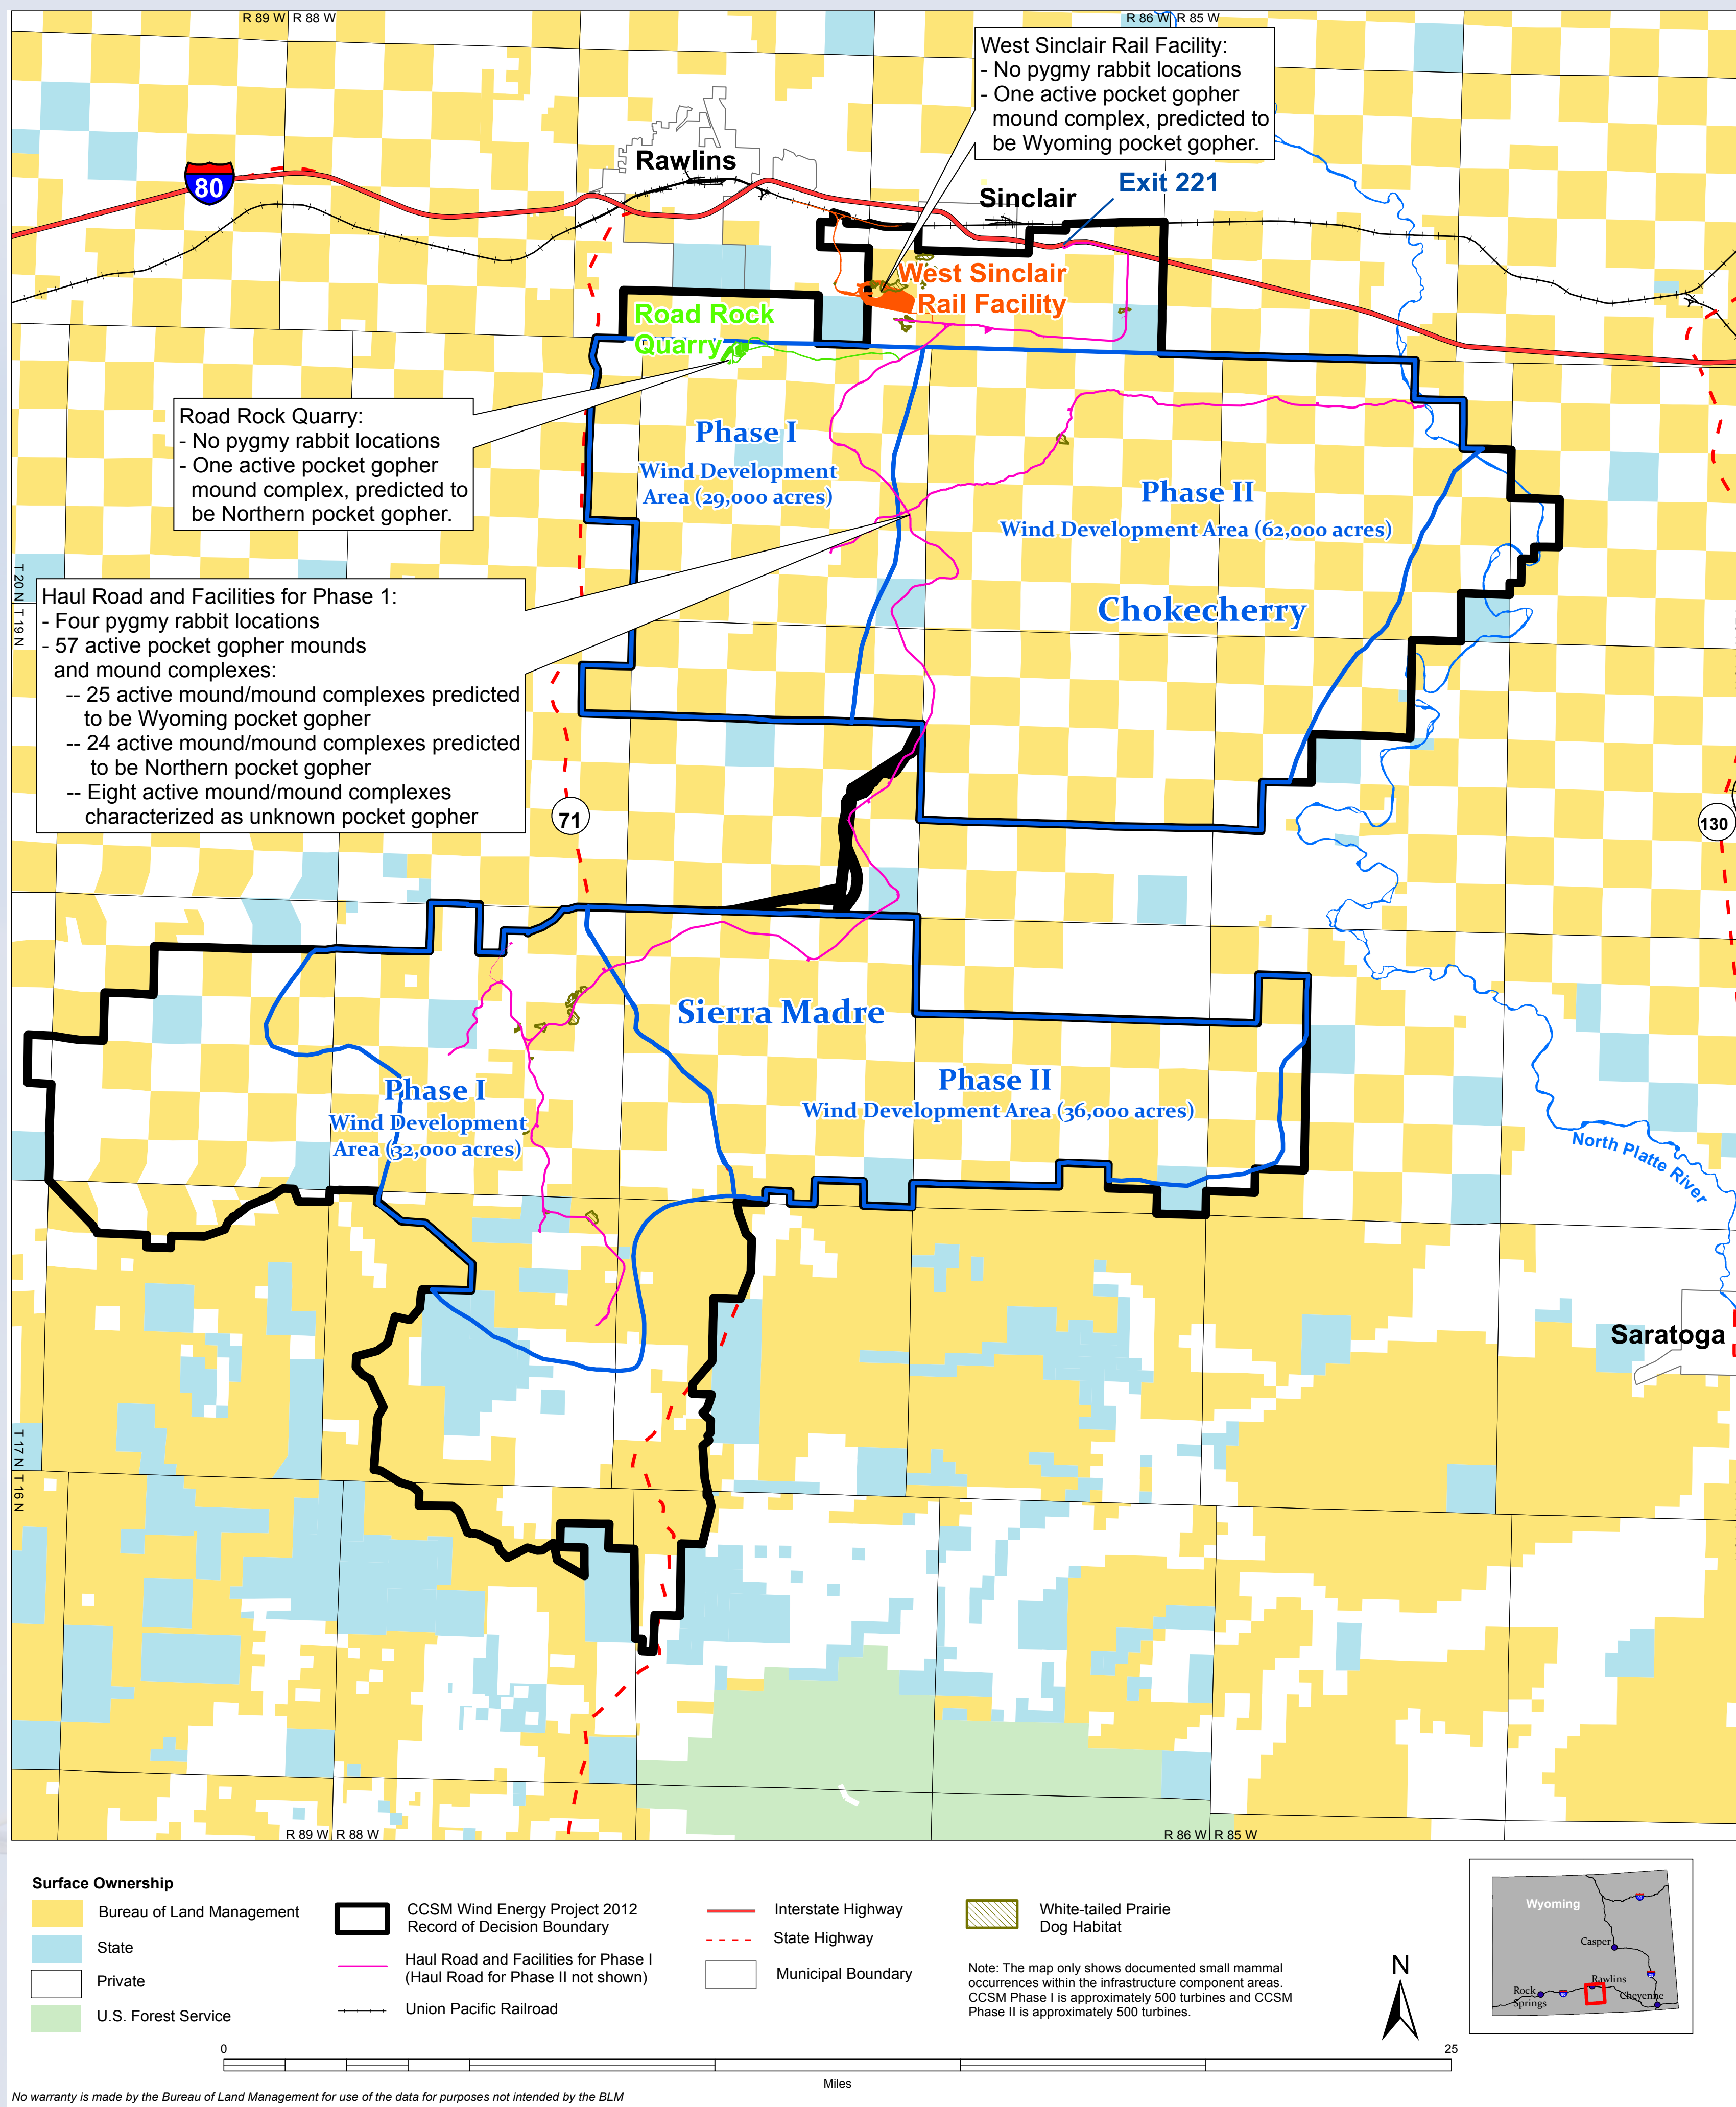

Chokecherry and Sierra Madre Wind Energy Project

BLM

Raptors

High Desert District—Rawlins Field Office, Wyoming

Chokecherry and Sierra Madre Wind Energy Project

BLM

Greater Sage-grouse

High Desert District-Rawlins Field Office, Wyoming

Chokecherry and Sierra Madre Wind Energy Project

Small Mammals

Chokecherry and Sierra Madre Wind Energy Project

BLM

Historic and Scenic Trails

High Desert District-Rawlins Field Office, Wyoming