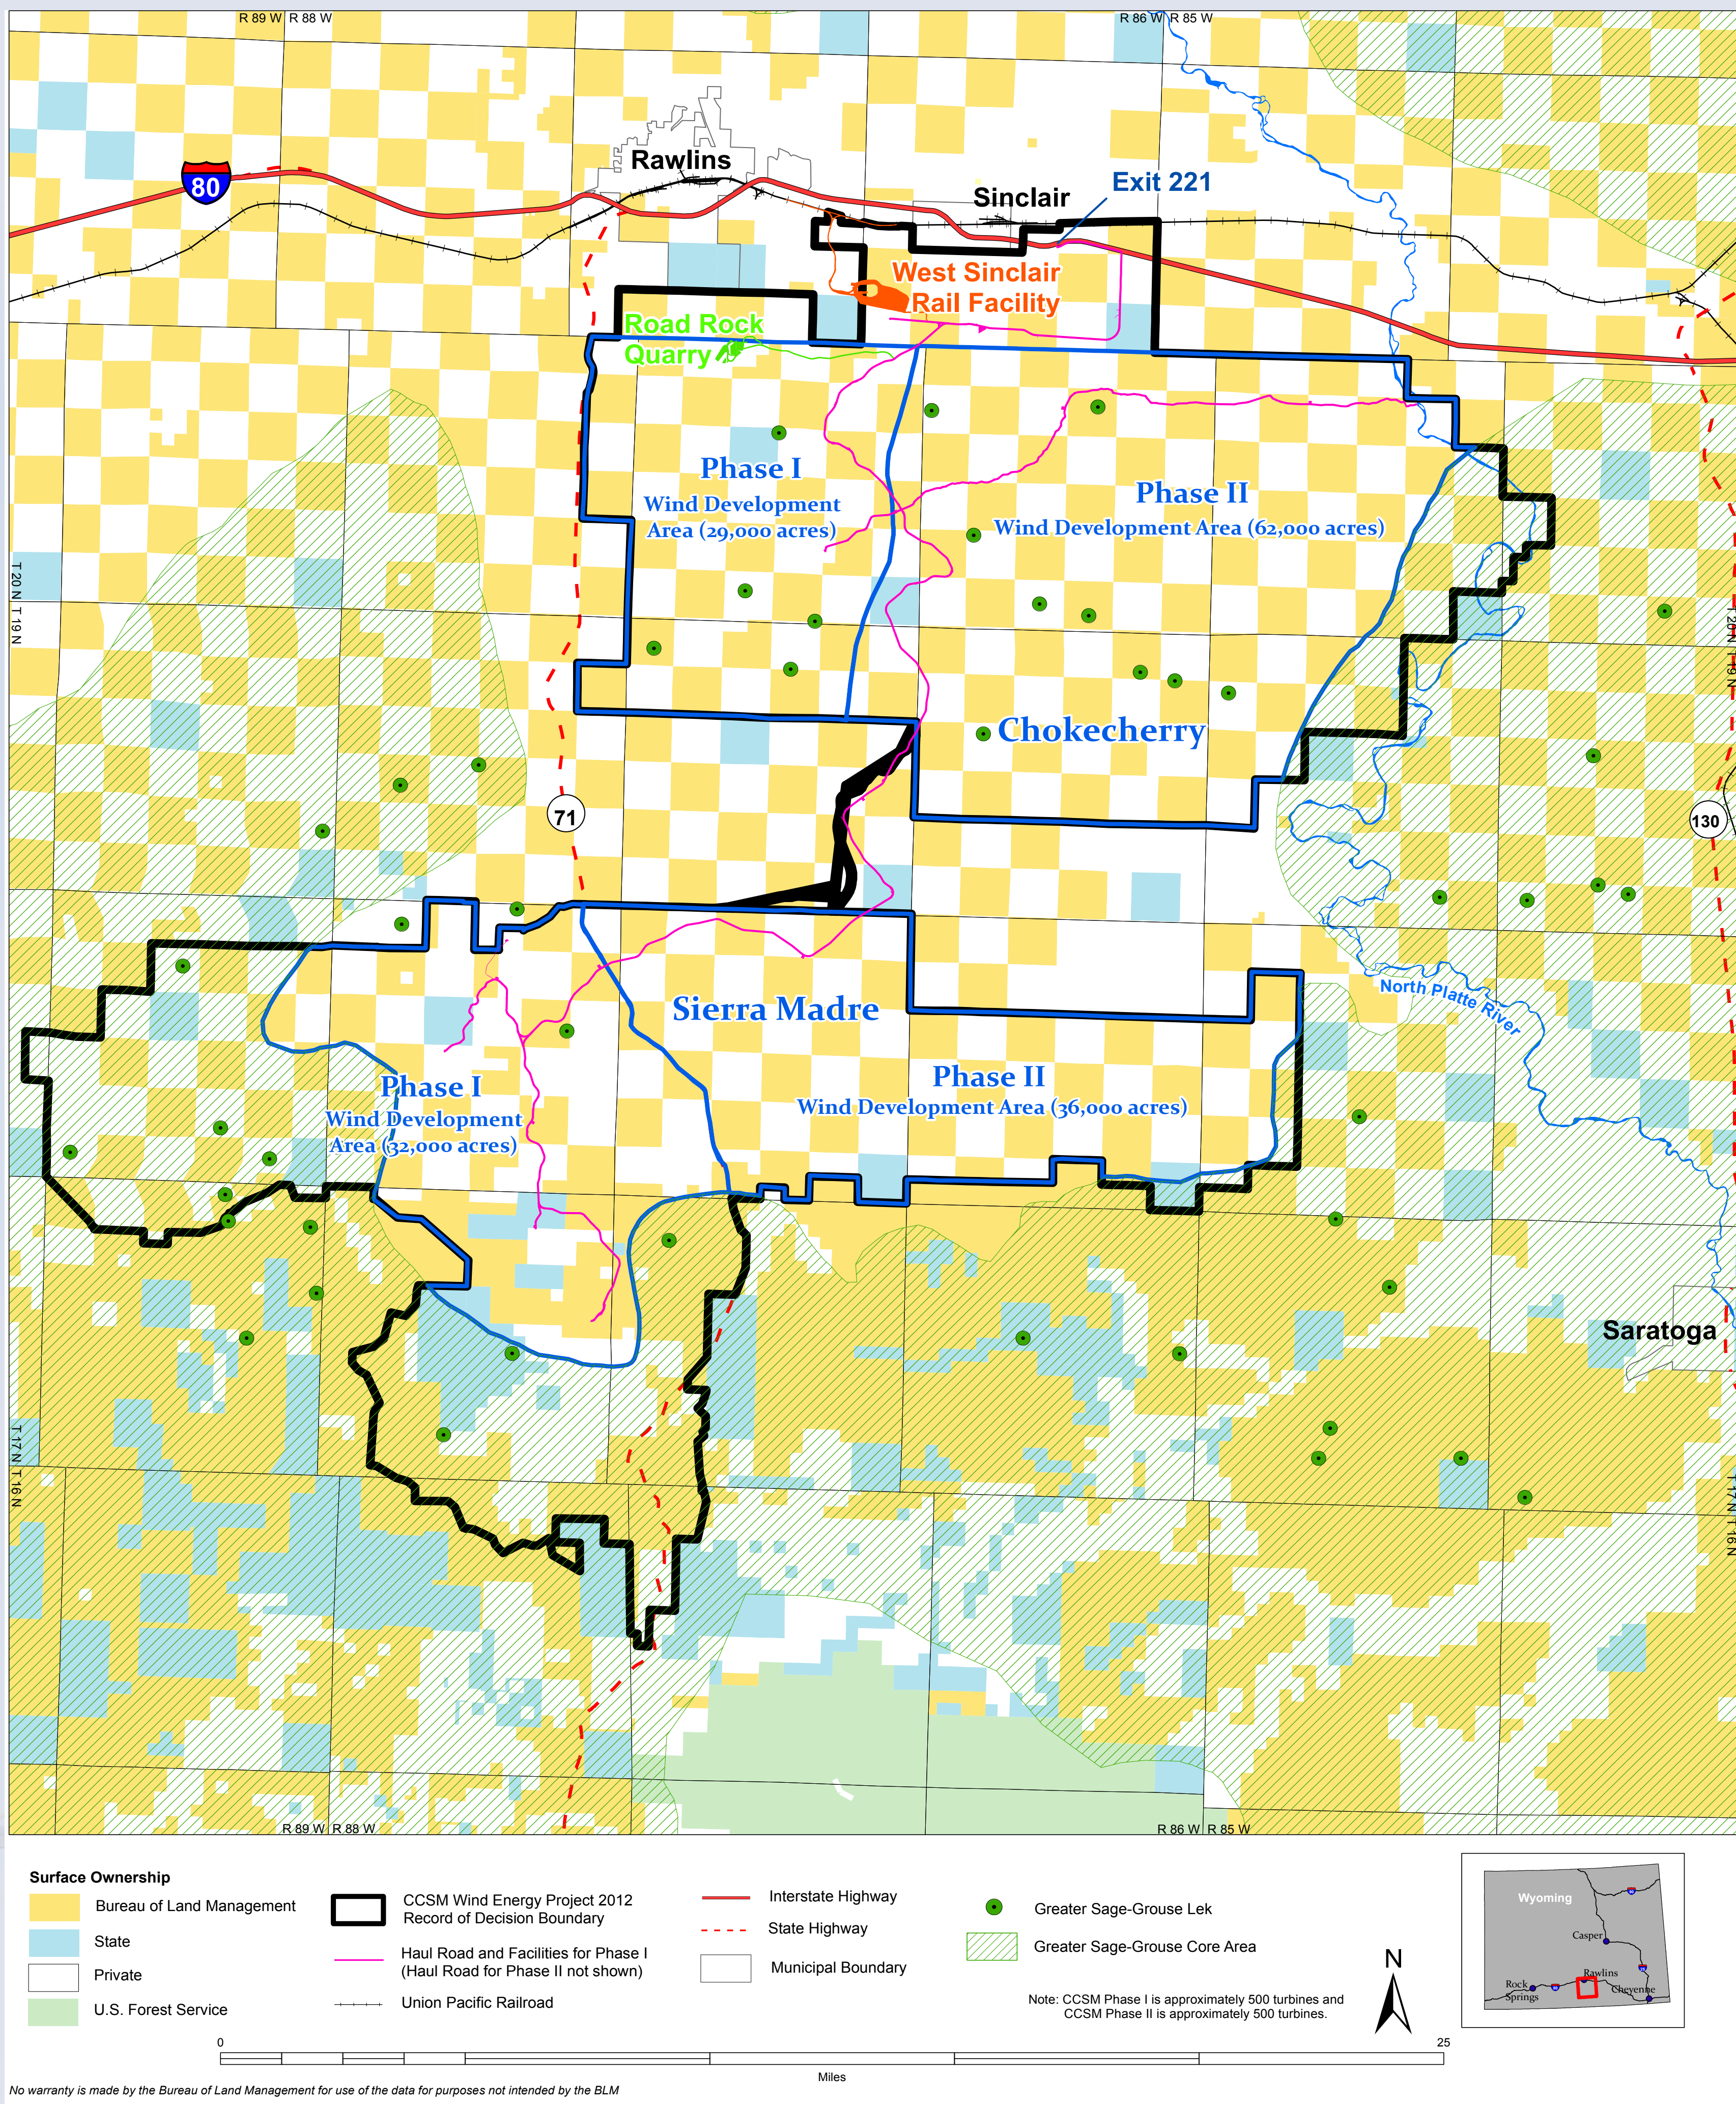

Chokecherry and Sierra Madre Wind Energy Project

BLM

Raptors

High Desert District—Rawlins Field Office, Wyoming

Chokecherry and Sierra Madre Wind Energy Project

BLM

Greater Sage-grouse

High Desert District-Rawlins Field Office, Wyoming

Chokecherry and Sierra Madre Wind Energy Project

Small Mammals

Chokecherry and Sierra Madre Wind Energy Project

BLM

Historic and Scenic Trails

High Desert District-Rawlins Field Office, Wyoming